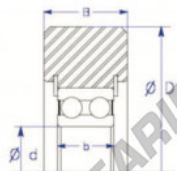

Mast guide bearing MG308-DDL-3-ENDURO - MG308-DDL-3-ENDURO

<https://www.123bearing.com/bearing-housing/deep-groove-bearing/mast-guide/mg308-ddl-3-enduro>

X-d: two snap rings
Style X: Double Row Ball Bearing

Part Number	Style	Inner Diameter, d	Outer Diameter, D	Inner Ring Width, b	Outer Ring Width, B	Radius, R	Dynamic Capacity	Static Capacity
MG 308 DDL-3	X-d: two snap rings	40.000 mm	90.50 mm	28.77 mm	29.000 mm	6.350 mm	33.980 kN	25.740 kN

PRODUCT FEATURES

Brand	ENDURO
N° Ean13	3616060582423
Inside diameter	40 mm
Outside diameter	90.5 mm
Thickness	29 mm
Dynamic load	33.98 kN
Static load	25.74 kN
Packaging	1

contact@123bearing.com

(646) 712 9672