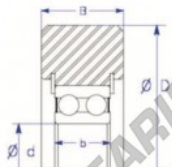

Mast guide bearing MG308-DDL-1-ENDURO - MG308-DDL-1-ENDURO

<https://www.123bearing.com/bearing-housing/deep-groove-bearing/mast-guide/mg308-ddl-1-enduro>

X-d: two snap rings
Style X: Double Row Ball Bearing

Part Number	Style	Inner Diameter, d	Outer Diameter, D	Inner Ring Width, b	Outer Ring Width, B	Radius, R	Dynamic Capacity	Static Capacity
MG 308 DDL-1	X-d: two snap rings	40.000 mm	89.90 mm	28.77 mm	29.000 mm	6.350 mm	33,980 kN	25,740 kN

PRODUCT FEATURES

Brand	ENDURO
N° Ean13	3616060582409
Inside diameter	40 mm
Outside diameter	89.9 mm
Thickness	29 mm
Dynamic load	33.98 kN
Static load	25.74 kN
Packaging	1
Standard	No standard

contact@123bearing.com