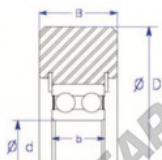

Mast guide bearing MG309-DDCT-ENDURO - MG309-DDCT-ENDURO

<https://www.123bearing.com/bearing-housing/deep-groove-bearing/mast-guide/mg309-ddct-enduro>

X-d: two snap Rings
Style X: Double Row Ball Bearing

Part Number	Style	Inner Diameter, d	Outer Diameter, D	Inner Ring Width, b	Outer Ring Width, B	Radius, R	Dynamic Capacity	Static Capacity
MG.309.DDCT	X-d	45.000 mm	162.00 mm	25 mm	38.300 mm	chamfer	61,770 kN	51,530 kN

PRODUCT FEATURES

Brand	ENDURO
N° Ean13	3616060582393
Inside diameter	45 mm
Outside diameter	162 mm
Thickness	38.3 mm
Dynamic load	61.77 kN
Static load	51.53 kN
Packaging	1

contact@123bearing.com

(646) 712 9672