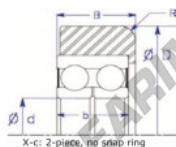

Mast guide bearing MG5211-VFFB-ENDURO - MG5211-VFFB-ENDURO

<https://www.123bearing.com/bearing-housing/deep-groove-bearing/mast-guide/mg5211-vffb-enduro>

Part Number	Style	Inner Diameter, d	Outer Diameter, D	Inner Ring Width, b	Outer Ring Width, B	Radius, R	Dynamic Capacity	Static Capacity
MG 5211 VFFB	X-c-No snap ring	55.000 mm	151.80 mm	35 mm	38.100 mm	12.000 mm	68,600 kN	81,200 kN

PRODUCT FEATURES

Brand	ENDURO
N° Ean13	3616060582379
Inside diameter	55 mm
Outside diameter	151.8 mm
Thickness	38.1 mm
Dynamic load	68.6 kN
Static load	81.2 kN
Packaging	1

contact@123bearing.com

(646) 712 9672