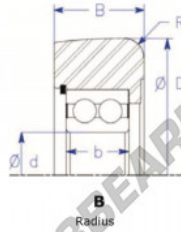

Mast guide bearing MG5208-VFFPB-ENDURO - MG5208-VFFPB-ENDURO

<https://www.123bearing.com/bearing-housing/deep-groove-bearing/mast-guide/mg5208-vffpb-enduro>

Style X : Double Row Ball Bearing

Part Number	Style	Inner Diameter, d	Outer Diameter, D	Inner Ring Width, b	Outer Ring Width, B	Radius, R	Dynamic Capacity	Static Capacity
MG 5208 VFFPB	X-b radiused corner	40.000 mm	128.27 mm	30.16 mm	42.900 mm	8.500 mm	62,120 KN	55,530 KN

PRODUCT FEATURES

Brand	ENDURO
N° Ean13	3616060582362
Inside diameter	40 mm
Inside diameter	1.575" inch
Outside diameter	128.27 mm
Outside diameter	5.05" inch
Thickness	42.9 mm
Thickness	1.689" inch
Dynamic load	62.12 kN
Static load	55.53 kN
Packaging	1