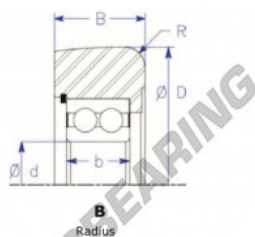

Mast guide bearing MG5208-VFFP-ENDURO - MG5208-VFFP-ENDURO

<https://www.123bearing.com/bearing-housing/deep-groove-bearing/mast-guide/mg5208-vffp-enduro>

B
Radius
Style X : Double Row Ball Bearing

Part Number	Style	Inner Diameter, d	Outer Diameter, D	Inner Ring Width, b	Outer Ring Width, B	Radius, R	Dynamic Capacity	Static Capacity
MG 5208 VFFP	X-b reduced corner	40.000 mm	126.75 mm	30.16 mm	42.900 mm	8.500 mm	62,120 KN	55,530 KN

PRODUCT FEATURES

Brand	ENDURO
N° Ean13	3616060582331
Inside diameter	40 mm
Outside diameter	126.75 mm
Thickness	42.9 mm
Dynamic load	62.12 kN
Static load	55.53 kN
Packaging	1

contact@123bearing.com

(646) 712 9672