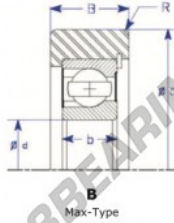

## Mast guide bearing MG211-FFY-ENDURO - MG211-FFY-ENDURO

<https://www.123bearing.com/bearing-housing/deep-groove-bearing/mast-guide/mg211-ffy-enduro>

Part Number	Style	Inner Diameter, d	Outer Diameter, D	Inner Ring Width, b	Outer Ring Width, B	Radius, R	Dynamic Capacity	Static Capacity
MG 211.FFY	IK-b Max Type Insert bearing	55.000 mm	126.70 mm	21 mm	31.000 mm	chamfer	48,200 kN	44,000 kN

### PRODUCT FEATURES

Brand	ENDURO
N° Ean13	3616060582294
Inside diameter	55 mm
Outside diameter	126.7 mm
Thickness	31 mm
Dynamic load	48.2 kN
Static load	44 kN
Packaging	1

[contact@123bearing.com](mailto:contact@123bearing.com)