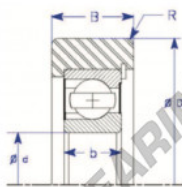

Mast guide bearing MG206-FFX-ENDURO - MG206-FFX-ENDURO

<https://www.123bearing.com/bearing-housing/deep-groove-bearing/mast-guide/mg206-ffx-enduro>

B
Max-Type

Part Number	Style	Inner Diameter, d	Outer Diameter, D	Inner Ring Width, b	Outer Ring Width, B	Radius, R	Dynamic Capacity	Static Capacity
MG 206 FFX	IX-b Max type insert bearing	30,000 mm	81,80 mm	16 mm	27,000 mm	3,000 mm	27,360 kN	18,860 kN

PRODUCT FEATURES

Brand	ENDURO
N° Ean13	3616060582263
Inside diameter	30 mm
Outside diameter	81.8 mm
Thickness	27 mm
Weight	699 g
Dynamic load	27.36 kN
Static load	18.86 kN
Packaging	1

contact@123bearing.com