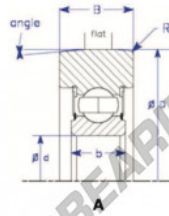

Mast guide bearing MG313-DDT-ENDURO - MG313-DDT-ENDURO

<https://www.123bearing.com/bearing-housing/deep-groove-bearing/mast-guide/mg313-ddt-enduro>

Conrad
Style IX - Symmetrical Design

Part Number	Style	Inner Diameter, d	Outer Diameter, D	Inner Ring Width, b	Outer Ring Width, B	Radius, R	Dynamic Capacity	Static Capacity
MG 313 DDT	IX-a Symmetrical design, conrad	65.000 mm	183.50 mm	33 mm	45.000 mm	8.000 mm	93,000 kN	60,000 kN

PRODUCT FEATURES

Brand	ENDURO
N° Ean13	3616060582232
Inside diameter	65 mm
Outside diameter	183.5 mm
Thickness	45 mm
Dynamic load	93 kN
Static load	60 kN
Packaging	1

contact@123bearing.com

(646) 712 9672