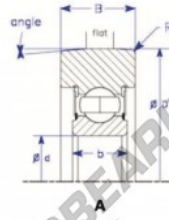

## Mast guide bearing MG308-T-15-ENDURO - MG308-T-15-ENDURO

<https://www.123bearing.com/bearing-housing/deep-groove-bearing/mast-guide/mg308-t-15-enduro>

Conrad  
Style IX : Symmetrical Design

Part Number	Style	Inner Diameter, d	Outer Diameter, D	Inner Ring Width, b	Outer Ring Width, B	Radius, R	Dynamic Capacity	Static Capacity
MG 308 T-15	IX-a Symmetrical design, conrad	40.000 mm	100.00 mm	23 mm	30.000 mm	2.000 mm	40,760 kN	24,020 kN

## PRODUCT FEATURES

Brand	ENDURO
N° Ean13	3616060582164
Inside diameter	40 mm
Outside diameter	100 mm
Thickness	30 mm
Dynamic load	40.76 kN
Static load	24.02 kN
Packaging	1

[contact@123bearing.com](mailto:contact@123bearing.com)