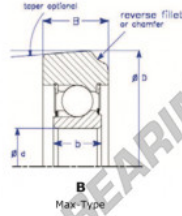

Mast guide bearing MG206-FFM-ENDURO - MG206-FFM-ENDURO

<https://www.123bearing.com/bearing-housing/deep-groove-bearing/mast-guide/mg206-ffm-enduro>

Style VII : Chamfer of reverse Fillet

Part Number	Style	Inner Diameter, d	Outer Diameter, D	Inner Ring Width, b	Outer Ring Width, B	Radius, R	Dynamic Capacity	Static Capacity
MG 206 FFM	VII-b Max type	30,000 mm	81,28 mm	19,58 mm	25,400 mm	chamfer	23,100 KN	18,800 KN

PRODUCT FEATURES

Brand	ENDURO
N° Ean13	3616060582072
Inside diameter	30 mm
Outside diameter	81.28 mm
Thickness	25.4 mm
Weight	630 g
Dynamic load	23.1 kN
Static load	18.8 kN
Packaging	1

contact@123bearing.com