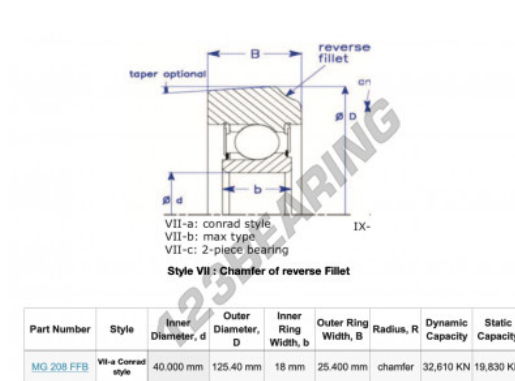

Mast guide bearing MG208-FFB-ENDURO - MG208-FFB-ENDURO

<https://www.123bearing.com/bearing-housing/deep-groove-bearing/mast-guide/mg208-ffb-enduro>

PRODUCT FEATURES

Brand	ENDURO
N° Ean13	3616060582034
Inside diameter	40 mm
Outside diameter	125.4 mm
Thickness	25.4 mm
Dynamic load	32.61 kN
Static load	19.83 kN
Packaging	1