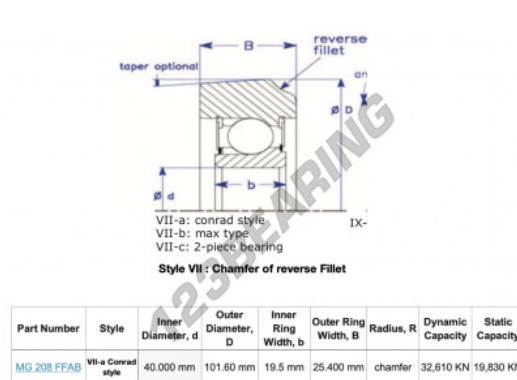

Mast guide bearing MG208-FFAB-ENDURO - MG208-FFAB-ENDURO

<https://www.123bearing.com/bearing-housing/deep-groove-bearing/mast-guide/mg208-ffab-enduro>

PRODUCT FEATURES

Brand	ENDURO
N° Ean13	3616060582027
Inside diameter	40 mm
Outside diameter	101.6 mm
Thickness	25.4 mm
Dynamic load	32.61 kN
Static load	19.83 kN
Packaging	1