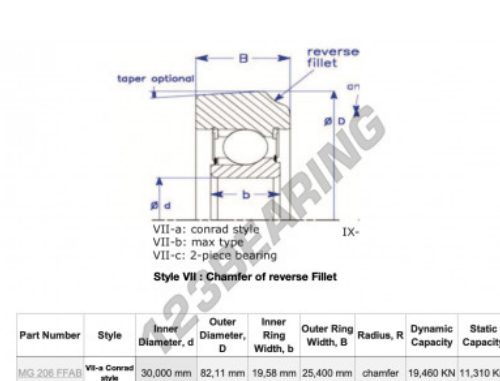

Mast guide bearing MG206-FFAB-ENDURO - MG206-FFAB-ENDURO

<https://www.123bearing.com/bearing-housing/deep-groove-bearing/mast-guide/mg206-ffab-enduro>

PRODUCT FEATURES

Brand	ENDURO
N° Ean13	3616060581990
Inside diameter	30 mm
Inside diameter	1.181" inch
Outside diameter	82.11 mm
Outside diameter	3.233" inch
Thickness	25.4 mm
Thickness	1" inch
Dynamic load	19.46 kN
Static load	11.31 kN
Packaging	1