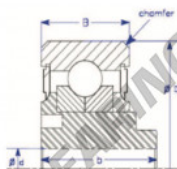

## Mast guide bearing MG205-7E-ENDURO - MG205-7E-ENDURO

<https://www.123bearing.com/bearing-housing/deep-groove-bearing/mast-guide/mg205-7e-enduro>

Style VI : Eccentric

Part Number	Style	Inner Diameter, d	Outer Diameter, D	Inner Ring Width, b	Outer Ring Width, B	Radius, R	Dynamic Capacity	Static Capacity
MG 305-7E	VI-a Eccentric bearing	17,000 mm	72,80 mm	33,6 mm	25,000 mm	3,000 mm	27,000 kN	18,800 kN

### PRODUCT FEATURES

Brand	ENDURO
N° Ean13	3616060581969
Inside diameter	17 mm
Outside diameter	72.8 mm
Thickness	33.6 mm
Dynamic load	27 kN
Static load	18.8 kN
Packaging	1

[contact@123bearing.com](mailto:contact@123bearing.com)