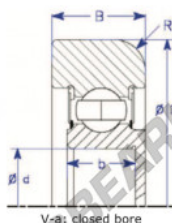

Mast guide bearing MG309-T-14-ENDURO - MG309-T-14-ENDURO

<https://www.123bearing.com/bearing-housing/deep-groove-bearing/mast-guide/mg309-t-14-enduro>

Part Number	Style	Inner Diameter, d	Outer Diameter, D	Inner Ring Width, b	Outer Ring Width, B	Radius, R	Dynamic Capacity	Static Capacity
MG 309 T-14	V-a Closed bore	45.000 mm	124.50 mm	25/32.5 mm	38.000 mm	6.000 mm	52.990 kN	32.050 kN

PRODUCT FEATURES

Brand	ENDURO
N° Ean13	3616060581938
Inside diameter	45 mm
Outside diameter	124.5 mm
Thickness	38 mm
Dynamic load	52.99 kN
Static load	32.05 kN
Packaging	1

contact@123bearing.com

(646) 712 9672