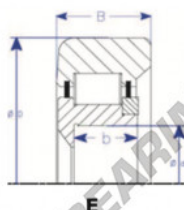

Mast guide bearing MG33MM-1-ENDURO - MG33MM-1-ENDURO

<https://www.123bearing.com/bearing-housing/deep-groove-bearing/mast-guide/mg33mm-1-enduro>

Non-Threaded Shoulder

Style IV Roller Bearing

Part Number	Style	Inner Diameter, d	Outer Diameter, D	Inner Ring Width, b	Outer Ring Width, B	Radius, R	Dynamic Capacity	Static Capacity
MG 33mm-1	IV-e Non threaded shoulder	33,000 mm	88,60 mm	15 mm	29,000 mm	7,000 mm	65,000 kN	83,000 kN

PRODUCT FEATURES

Brand	ENDURO
N° Ean13	3616060581846
Inside diameter	33 mm
Outside diameter	88.6 mm
Thickness	29 mm
Dynamic load	65 kN
Static load	83 kN
Packaging	1
Standard	No standard

contact@123bearing.com