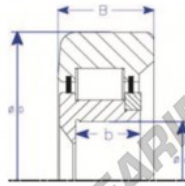

## Mast guide bearing MG306DDL-3-ENDURO - MG306DDL-3-ENDURO

<https://www.123bearing.com/bearing-housing/deep-groove-bearing/mast-guide/mg306ddl-3-enduro>

**E**  
Non-Threaded Shoulder

Style IV Roller Bearing

Part Number	Style	Inner Diameter, d	Outer Diameter, D	Inner Ring Width, b	Outer Ring Width, B	Radius, R	Dynamic Capacity	Static Capacity
MG.306.DDL-3	IV-a Non threaded shoulder	30,000 mm	75,90 mm	16 mm	24,000 mm	6,000 mm	57,100 kN	67,100 kN

## PRODUCT FEATURES

Brand	ENDURO
N° Ean13	3616060581839
Inside diameter	30 mm
Outside diameter	75.9 mm
Thickness	24 mm
Dynamic load	57.1 kN
Static load	67.1 kN
Packaging	1

[contact@123bearing.com](mailto:contact@123bearing.com)