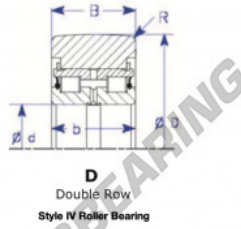

## Mast guide bearing MG72MM-1-ENDURO - MG72MM-1-ENDURO

<https://www.123bearing.com/bearing-housing/deep-groove-bearing/mast-guide/mg72mm-1-enduro>

Part Number	Style	Inner Diameter, d	Outer Diameter, D	Inner Ring Width, b	Outer Ring Width, B	Radius, R	Dynamic Capacity	Static Capacity
MG.72mm.1	N-d) Double Row roller bearing	72.720 mm	174.65 mm	62 mm	62.500 mm	5.000 mm	251.000 kN	429.000 kN

### PRODUCT FEATURES

Brand	ENDURO
N° Ean13	3616060581792
Inside diameter	72.72 mm
Outside diameter	174.65 mm
Thickness	62.5 mm
Dynamic load	251 kN
Static load	429 kN
Packaging	1
Standard	No standard

[contact@123bearing.com](mailto:contact@123bearing.com)