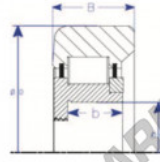

## Mast guide bearing MG307-34-DDL-18-ENDURO - MG307-34-DDL-18-ENDURO

<https://www.123bearing.com/bearing-housing/deep-groove-bearing/mast-guide/mg307-34-ddl-18-enduro>

C  
Threaded Bore  
Style IV Roller Bearing

Part Number	Style	Inner Diameter, d	Outer Diameter, D	Inner Ring Width, b	Outer Ring Width, B	Radius, R	Dynamic Capacity	Static Capacity
MG 307/34 DDL-18	IV - Two piece IR	34,000 mm	105,70 mm	9 mm	34,000 mm	6,000 mm	95,640 KN	115,300 KN

### PRODUCT FEATURES

Brand	ENDURO
N° Ean13	3616060581747
Inside diameter	34 mm
Outside diameter	105.7 mm
Thickness	34 mm
Dynamic load	95.64 kN
Static load	115.3 kN
Packaging	1

[contact@123bearing.com](mailto:contact@123bearing.com)