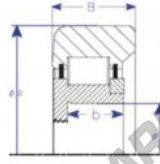

Mast guide bearing MG306-DDL-12-ENDURO - MG306-DDL-12-ENDURO

<https://www.123bearing.com/bearing-housing/deep-groove-bearing/mast-guide/mg306-ddl-12-enduro>

C
Threaded Bore
Style IV Roller Bearing

Part Number	Style	Inner Diameter, d	Outer Diameter, D	Inner Ring Width, b	Outer Ring Width, B	Radius, R	Dynamic Capacity	Static Capacity
MG 306 DDL-11	IV - Two piece th	30,000 mm	75,00 mm	10 mm	24,000 mm	4,000 mm	57,100 kN	67,250 kN

PRODUCT FEATURES

Brand	ENDURO
N° Ean13	3616060581723
Inside diameter	30 mm
Outside diameter	76 mm
Thickness	24 mm
Dynamic load	57.1 kN
Static load	67.25 kN
Packaging	1

contact@123bearing.com

(646) 712 9672