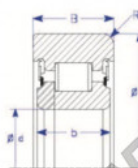

## Mast guide bearing MG65MM-1-ENDURO - MG65MM-1-ENDURO

<https://www.123bearing.com/bearing-housing/deep-groove-bearing/mast-guide/mg65mm-1-enduro>

**B**  
Two Piece JR  
Style IV Roller Bearing

Part Number	Style	Inner Diameter, d	Outer Diameter, D	Inner Ring Width, b	Outer Ring Width, B	Radius, R	Dynamic Capacity	Static Capacity
MG 65mm-1	Nº 2 piece R	65.000 mm	108.00 mm	30 mm	30.000 mm	7.000 mm	82,500 KN	137,400 KN

### PRODUCT FEATURES

Brand	ENDURO
N° Ean13	3616060581662
Inside diameter	65 mm
Outside diameter	108 mm
Thickness	30 mm
Dynamic load	82.5 kN
Static load	137.4 kN
Packaging	1

[contact@123bearing.com](mailto:contact@123bearing.com)