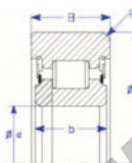

## Mast guide bearing MG28MM-1-ENDURO - MG28MM-1-ENDURO

<https://www.123bearing.com/bearing-housing/deep-groove-bearing/mast-guide/mg28mm-1-enduro>

**B**  
Two Piece IR  
Style IV Roller Bearing

Part Number	Style	Inner Diameter, d	Outer Diameter, D	Inner Ring Width, b	Outer Ring Width, B	Radius, R	Dynamic Capacity	Static Capacity
MG 28mm-1	IR-2 piece IR	28,000 mm	77,20 mm	14,5 mm	27,000 mm	5,000 mm	54,970 kN	62,890 kN

### PRODUCT FEATURES

Brand	ENDURO
N° Ean13	3616060581648
Inside diameter	28 mm
Outside diameter	77.2 mm
Thickness	27 mm
Weight	770 g
Dynamic load	54.97 kN
Static load	62.89 kN
Packaging	1

[contact@123bearing.com](mailto:contact@123bearing.com)