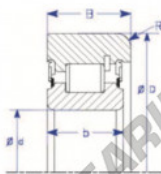

Mast guide bearing MG77.5-1-ENDURO - MG77.5-1-ENDURO

<https://www.123bearing.com/bearing-housing/deep-groove-bearing/mast-guide/mg77.5-1-enduro>

A
One Piece IR,
Snap Ring
Style IV Roller Bearing

Part Number	Style	Inner Diameter, d	Outer Diameter, D	Inner Ring Width, b	Outer Ring Width, B	Radius, R	Dynamic Capacity	Static Capacity
MG 77.5-1	IR - Snap Ring	77.450 mm	127.50 mm	31.5 mm	31.500 mm	4.000 mm	98,200 kN	172,700 kN

PRODUCT FEATURES

Brand	ENDURO
N° Ean13	3616060581624
Inside diameter	77.45 mm
Outside diameter	127.5 mm
Thickness	31.5 mm
Dynamic load	98.2 kN
Static load	172.7 kN
Packaging	1

contact@123bearing.com

(646) 712 9672