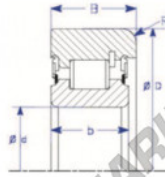

## Mast guide bearing MG76MM-1-ENDURO - MG76MM-1-ENDURO

<https://www.123bearing.com/bearing-housing/deep-groove-bearing/mast-guide/mg76mm-1-enduro>

**A**  
One Piece IR,  
Snap Ring  
Style IV Roller Bearing

Part Number	Style	Inner Diameter, d	Outer Diameter, D	Inner Ring Width, b	Outer Ring Width, B	Radius, R	Dynamic Capacity	Static Capacity
MG 225 CL-S	IR Snap Ring	57.150 mm	163.56 mm	57.15 mm	57.150 mm	8.500 mm	190,000 kN	286,000 kN

### PRODUCT FEATURES

Brand	ENDURO
N° Ean13	3616060581617
Inside diameter	76.2 mm
Outside diameter	163.5 mm
Thickness	38.1 mm
Dynamic load	152.233 kN
Static load	196.79 kN
Packaging	1

[contact@123bearing.com](mailto:contact@123bearing.com)