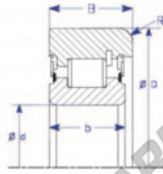

Mast guide bearing MG309-DDS-1-ENDURO - MG309-DDS-1-ENDURO

<https://www.123bearing.com/bearing-housing/deep-groove-bearing/mast-guide/mg309-dds-1-enduro>

A
One Piece IR,
Snap Ring
Style IV Roller Bearing

Part Number	Style	Inner Diameter, d	Outer Diameter, D	Inner Ring Width, b	Outer Ring Width, B	Radius, R	Dynamic Capacity	Static Capacity
MG 309 DDS-1	IR - One Piece IR Snap Ring	45.000 mm	88.39 mm	28.5 mm	31.800 mm	6.100 mm	98,300 KN	134,700 KN

PRODUCT FEATURES

Brand	ENDURO
N° Ean13	3616060581532
Inside diameter	45 mm
Outside diameter	88.39 mm
Thickness	31.8 mm
Dynamic load	98.3 kN
Static load	134.7 kN
Packaging	1

contact@123bearing.com

(646) 712 9672