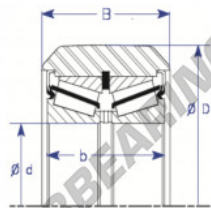

Mast guide bearing MG85MM-1-ENDURO - MG85MM-1-ENDURO

<https://www.123bearing.com/bearing-housing/deep-groove-bearing/mast-guide/mg85mm-1-enduro>

Part Number	Style	Inner Diameter, d	Outer Diameter, D	Inner Ring Width, b	Outer Ring Width, B	Radius, R	Dynamic Capacity	Static Capacity
MG 85mm-1	It is Double row TRB insert	85.000 mm	174.60 mm	64.85 mm	69.500 mm	chamfer	322,000 kN	490,000 kN

PRODUCT FEATURES

Brand	ENDURO
N° Ean13	3616060581365
Inside diameter	85 mm
Outside diameter	174.6 mm
Thickness	69.5 mm
Dynamic load	322 kN
Static load	490 kN
Packaging	1

contact@123bearing.com

(646) 712 9672