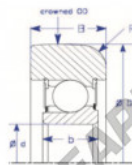

Mast guide bearing MG308-FFUB-ENDURO - MG308-FFUB-ENDURO

<https://www.123bearing.com/bearing-housing/deep-groove-bearing/mast-guide/mg308-ffub-enduro>

Part Number	Style	Inner Diameter, d	Outer Diameter, D	Inner Ring Width, b	Outer Ring Width, B	Radius, R	Dynamic Capacity	Static Capacity
MG_308_FFUB	8-b Crowned OD	40.000 mm	112.40 mm	21 mm	32.100 mm	8.000 mm	56,280 kN	38,910 kN

PRODUCT FEATURES

Brand	ENDURO
N° Ean13	3616060581259
Inside diameter	40 mm
Outside diameter	112.4 mm
Thickness	32.1 mm
Dynamic load	56.28 kN
Static load	38.91 kN
Packaging	1

contact@123bearing.com

(646) 712 9672