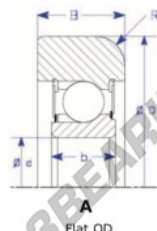

Mast guide bearing MG312-DDM4-ENDURO - MG312-DDM4-ENDURO

<https://www.123bearing.com/bearing-housing/deep-groove-bearing/mast-guide/mg312-ddm4-enduro>

| Part Number | Style | Inner Diameter, d | Outer Diameter, D | Inner Ring Width, b | Outer Ring Width, B | Radius, R | Dynamic Capacity | Static Capacity |
|-------------|---------|-------------------|-------------------|---------------------|---------------------|-----------|------------------|-----------------|
| MG 312 DDM4 | Flat OD | 60.000 mm | 152.00 mm | 31 mm | 36.000 mm | 7.000 mm | 81.750 kN | 51.850 kN |

PRODUCT FEATURES

| | |
|------------------|---------------|
| Brand | ENDURO |
| N° Ean13 | 3616060581150 |
| Inside diameter | 60 mm |
| Outside diameter | 152 mm |
| Thickness | 36 mm |
| Dynamic load | 81.75 kN |
| Static load | 51.85 kN |
| Packaging | 1 |