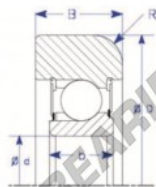

Mast guide bearing MG312-DDM1-ENDURO - MG312-DDM1-ENDURO

<https://www.123bearing.com/bearing-housing/deep-groove-bearing/mast-guide/mg312-ddm1-enduro>

A
Flat OD

Part Number	Style	Inner Diameter, d	Outer Diameter, D	Inner Ring Width, b	Outer Ring Width, B	Radius, R	Dynamic Capacity	Static Capacity
MG 312 DDM1	Flat OD	60.000 mm	149.00 mm	31 mm	36.000 mm	7.000 mm	81.750 kN	51.850 kN

PRODUCT FEATURES

Brand	ENDURO
N° Ean13	3616060581129
Inside diameter	60 mm
Outside diameter	149 mm
Thickness	36 mm
Dynamic load	81.75 kN
Static load	51.85 kN
Packaging	1

contact@123bearing.com

(646) 712 9672