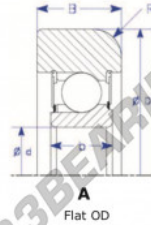

Mast guide bearing MG310-CC-5-ENDURO - MG310-CC-5-ENDURO

<https://www.123bearing.com/bearing-housing/deep-groove-bearing/mast-guide/mg310-cc-5-enduro>

PRODUCT FEATURES

Brand	ENDURO
N° Ean13	3616060581099
Inside diameter	50 mm
Outside diameter	132.7 mm
Thickness	30 mm
Dynamic load	52.3 kN
Static load	49.8 kN
Packaging	1

contact@123bearing.com

(646) 712 9672

CRT4 de Lesquin 60 Rue Du Haut De Sainghin 59273 Fretin FRANCE