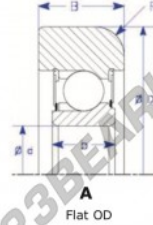

Mast guide bearing MG307-FFZ-ENDURO - MG307-FFZ-ENDURO

<https://www.123bearing.com/bearing-housing/deep-groove-bearing/mast-guide/mg307-ffz-enduro>

PRODUCT FEATURES

Brand	ENDURO
N° Ean13	3616060581068
Inside diameter	35 mm
Inside diameter	1.378" inch
Outside diameter	101.42 mm
Outside diameter	3.993" inch
Thickness	28.575 mm
Thickness	1 1/8" inch
Dynamic load	52.64 kN
Static load	34.53 kN
Packaging	1

contact@123bearing.com

(646) 712 9672

CRT4 de Lesquin 60 Rue Du Haut De Sainghin 59273 Fretin FRANCE