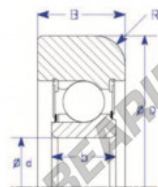

Mast guide bearing MG207-FFUH-ENDURO - MG207-FFUH-ENDURO

<https://www.123bearing.com/bearing-housing/deep-groove-bearing/mast-guide/mg207-ffuh-enduro>

PRODUCT FEATURES

Brand	ENDURO
N° Ean13	3616060581044
Inside diameter	35 mm
Outside diameter	93 mm
Thickness	31.27 mm
Dynamic load	30.53 kN
Static load	25.49 kN
Packaging	1

contact@123bearing.com

(646) 712 9672

CRT4 de Lesquin 60 Rue Du Haut De Sainghin 59273 Fretin FRANCE