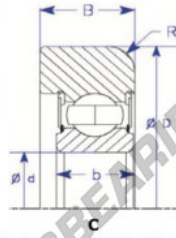

## Mast guide bearing MG309-DDJ-ENDURO - MG309-DDJ-ENDURO

<https://www.123bearing.com/bearing-housing/deep-groove-bearing/mast-guide/mg309-ddj-enduro>

Bearing Flush with Outer Edge

Part Number	Style	Inner Diameter, d	Outer Diameter, D	Inner Ring Width, b	Outer Ring Width, B	Radius, R	Dynamic Capacity	Static Capacity
MG 309 DDJ	1 - c Bearing flush with housing	45.000 mm	114.50 mm	29.5 mm	34.000 mm	8.000 mm	52,900 KN	32,050 KN

### PRODUCT FEATURES

Brand	ENDURO
N° Ean13	3616060580986
Inside diameter	45 mm
Outside diameter	114.5 mm
Thickness	34 mm
Dynamic load	52.9 kN
Static load	32.05 kN
Packaging	1

[contact@123bearing.com](mailto:contact@123bearing.com)