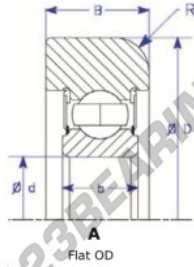

Mast guide bearing MG70MM-2-ENDURO - MG70MM-2-ENDURO

<https://www.123bearing.com/bearing-housing/deep-groove-bearing/mast-guide/mg70mm-2-enduro>

| Part Number | Style | Inner Diameter, d | Outer Diameter, D | Inner Ring Width, b | Outer Ring Width, B | Radius, R | Dynamic Capacity | Static Capacity |
|-------------|------------|-------------------|-------------------|---------------------|---------------------|-----------|------------------|-----------------|
| MG.70mm.2 | 1- Flat OD | 70.000 mm | 200.00 mm | 35 mm | 56.000 mm | 9.000 mm | 104,000 kN | 68,000 kN |

PRODUCT FEATURES

| | |
|------------------|---------------|
| Brand | ENDURO |
| N° Ean13 | 3616060580863 |
| Inside diameter | 70 mm |
| Outside diameter | 200 mm |
| Thickness | 56 mm |
| Dynamic load | 104 kN |
| Static load | 68 kN |
| Packaging | 1 |