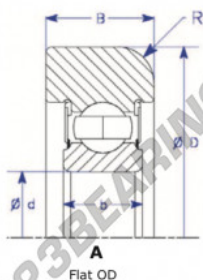

Mast guide bearing MG312-DDX-ENDURO - MG312-DDX-ENDURO

<https://www.123bearing.com/bearing-housing/deep-groove-bearing/mast-guide/mg312-ddx-enduro>

Part Number	Style	Inner Diameter, d	Outer Diameter, D	Inner Ring Width, b	Outer Ring Width, B	Radius, R	Dynamic Capacity	Static Capacity
MG 312 DDX	1= Flat OD	60.000 mm	149.50 mm	31 mm	52.000 mm	11.000 mm	81,750 kN	51,850 kN

PRODUCT FEATURES

Brand	ENDURO
N° Ean13	3616060580849
Inside diameter	60 mm
Outside diameter	149.5 mm
Thickness	52 mm
Dynamic load	81.75 kN
Static load	51.85 kN
Packaging	1

contact@123bearing.com

(646) 712 9672