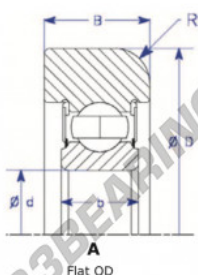

Mast guide bearing MG312-DDM-6-ENDURO - MG312-DDM-6-ENDURO

<https://www.123bearing.com/bearing-housing/deep-groove-bearing/mast-guide/mg312-ddm-6-enduro>

Part Number	Style	Inner Diameter, d	Outer Diameter, D	Inner Ring Width, b	Outer Ring Width, B	Radius, R	Dynamic Capacity	Static Capacity
MG 312 DDM-6	1x Flat OD	60.000 mm	150.00 mm	31 mm	45.000 mm	7.500 mm	81,750 kN	51,850 kN

PRODUCT FEATURES

Brand	ENDURO
N° Ean13	3616060580825
Inside diameter	60 mm
Outside diameter	150 mm
Thickness	45 mm
Dynamic load	81.75 kN
Static load	51.85 kN
Packaging	1

contact@123bearing.com

(646) 712 9672