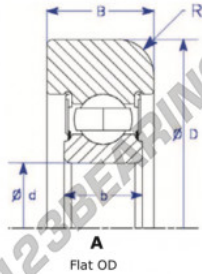

## Mast guide bearing MG311-KK-1-ENDURO - MG311-KK-1-ENDURO

<https://www.123bearing.com/bearing-housing/deep-groove-bearing/mast-guide/mg311-kk-1-enduro>

Part Number	Style	Inner Diameter, d	Outer Diameter, D	Inner Ring Width, b	Outer Ring Width, B	Radius, R	Dynamic Capacity	Static Capacity
MG 311-KK-1	1- Flat OD	55.000 mm	148.30 mm	29 mm	45.000 mm	7.000 mm	72,220 kN	44,800 kN

### PRODUCT FEATURES

Brand	ENDURO
N° Ean13	3616060580801
Inside diameter	55 mm
Inside diameter	2.165" inch
Outside diameter	148.3 mm
Outside diameter	5.839" inch
Thickness	45 mm
Thickness	1.772" inch
Dynamic load	72.22 kN
Static load	44.8 kN
Packaging	1