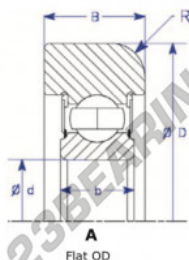

Mast guide bearing MG311-FF-8-ENDURO - MG311-FF-8-ENDURO

<https://www.123bearing.com/bearing-housing/deep-groove-bearing/mast-guide/mg311-ff-8-enduro>

Part Number	Style	Inner Diameter, d	Outer Diameter, D	Inner Ring Width, b	Outer Ring Width, B	Radius, R	Dynamic Capacity	Static Capacity
MG 311 FF 8	1= Flat OD	55.000 mm	160.27 mm	29 mm	38.100 mm	11.000 mm	72,220 kN	44,800 kN

PRODUCT FEATURES

Brand	ENDURO
N° Ean13	3616060580771
Inside diameter	55 mm
Outside diameter	160.27 mm
Thickness	38.1 mm
Dynamic load	72.22 kN
Static load	44.8 kN
Packaging	1

contact@123bearing.com

(646) 712 9672