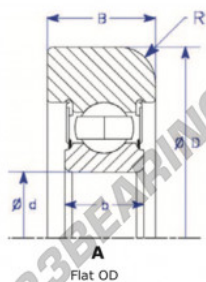

Mast guide bearing MG311-DDZ-ENDURO - MG311-DDZ-ENDURO

<https://www.123bearing.com/bearing-housing/deep-groove-bearing/mast-guide/mg311-ddz-enduro>

Part Number	Style	Inner Diameter, d	Outer Diameter, D	Inner Ring Width, b	Outer Ring Width, B	Radius, R	Dynamic Capacity	Static Capacity
MG.311.DDZ	I-Flat OD	55.000 mm	151.90 mm	29 mm	38.100 mm	11.000 mm	90,820 KN	69,140 KN

PRODUCT FEATURES

Brand	ENDURO
N° Ean13	3616060580757
Inside diameter	55 mm
Outside diameter	151.9 mm
Thickness	38.1 mm
Dynamic load	90.82 kN
Static load	69.14 kN
Packaging	1

contact@123bearing.com

(646) 712 9672