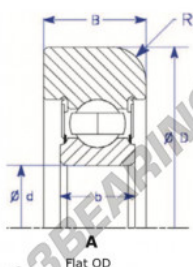

Mast guide bearing MG310-KK-3-ENDURO - MG310-KK-3-ENDURO

<https://www.123bearing.com/bearing-housing/deep-groove-bearing/mast-guide/mg310-kk-3-enduro>

| Part Number | Style | Inner Diameter, d | Outer Diameter, D | Inner Ring Width, b | Outer Ring Width, B | Radius, R | Dynamic Capacity | Static Capacity |
|-------------|------------|-------------------|-------------------|---------------------|---------------------|-----------|------------------|-----------------|
| MG.310.KK.3 | 1= Flat OD | 50.000 mm | 131.00 mm | 27 mm | 34.000 mm | 6.500 mm | 62,000 kN | 38,210 kN |

PRODUCT FEATURES

| | |
|------------------|---------------|
| Brand | ENDURO |
| N° Ean13 | 3616060580733 |
| Inside diameter | 50 mm |
| Outside diameter | 131 mm |
| Thickness | 34 mm |
| Dynamic load | 62 kN |
| Static load | 38.21 kN |
| Packaging | 1 |