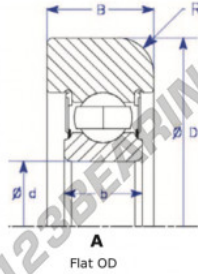

## Mast guide bearing MG310-KK-2-ENDURO - MG310-KK-2-ENDURO

<https://www.123bearing.com/bearing-housing/deep-groove-bearing/mast-guide/mg310-kk-2-enduro>

Part Number	Style	Inner Diameter, d	Outer Diameter, D	Inner Ring Width, b	Outer Ring Width, B	Radius, R	Dynamic Capacity	Static Capacity
MG 310 KK-2	± Flat OD	50.000 mm	130.00 mm	27 mm	34.000 mm	6.500 mm	62,000 kN	38,210 kN

### PRODUCT FEATURES

Brand	ENDURO
N° Ean13	3616060580726
Inside diameter	50 mm
Outside diameter	130 mm
Thickness	34 mm
Dynamic load	62 kN
Static load	38.21 kN
Packaging	1

[contact@123bearing.com](mailto:contact@123bearing.com)