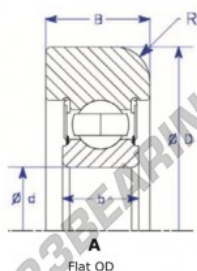

## Mast guide bearing MG310-DDT-ENDURO - MG310-DDT-ENDURO

<https://www.123bearing.com/bearing-housing/deep-groove-bearing/mast-guide/mg310-ddt-enduro>

Part Number	Style	Inner Diameter, d	Outer Diameter, D	Inner Ring Width, b	Outer Ring Width, B	Radius, R	Dynamic Capacity	Static Capacity
MG 310 DDT	I-Flat OD	50.000 mm	124.30 mm	27 mm	34.000 mm	7.000 mm	62.000 kN	38.210 kN

### PRODUCT FEATURES

Brand	ENDURO
N° Ean13	3616060580702
Inside diameter	50 mm
Outside diameter	124.3 mm
Thickness	34 mm
Dynamic load	62 kN
Static load	38.21 kN
Packaging	1

[contact@123bearing.com](mailto:contact@123bearing.com)