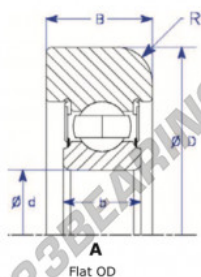

Mast guide bearing MG310-DDM-1-ENDURO - MG310-DDM-1-ENDURO

<https://www.123bearing.com/bearing-housing/deep-groove-bearing/mast-guide/mg310-ddm-1-enduro>

Part Number	Style	Inner Diameter, d	Outer Diameter, D	Inner Ring Width, b	Outer Ring Width, B	Radius, R	Dynamic Capacity	Static Capacity
MG 310 DDM-1	I → Flat OD	50.000 mm	129.00 mm	27 mm	40.000 mm	10.000 mm	62,000 kN	38,210 kN

PRODUCT FEATURES

Brand	ENDURO
N° Ean13	3616060580658
Inside diameter	50 mm
Outside diameter	129 mm
Thickness	40 mm
Weight	1200 g
Dynamic load	62 kN
Static load	38.21 kN
Packaging	1

contact@123bearing.com