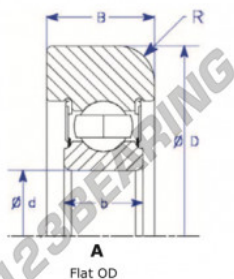

Mast guide bearing MG309-KK-1-ENDURO - MG309-KK-1-ENDURO

<https://www.123bearing.com/bearing-housing/deep-groove-bearing/mast-guide/mg309-kk-1-enduro>

Part Number	Style	Inner Diameter, d	Outer Diameter, D	Inner Ring Width, b	Outer Ring Width, B	Radius, R	Dynamic Capacity	Static Capacity
MG 309 KK-1	↳ Flat OD	45.000 mm	117.00 mm	25 mm	32.000 mm	6.500 mm	52.990 kN	32.050 kN

PRODUCT FEATURES

Brand	ENDURO
N° Ean13	3616060580580
Inside diameter	45 mm
Outside diameter	117 mm
Thickness	32 mm
Dynamic load	52.99 kN
Static load	32.05 kN
Packaging	1

contact@123bearing.com

(646) 712 9672