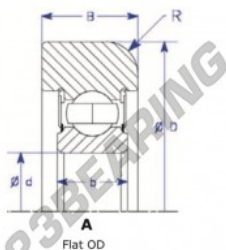

## Mast guide bearing MG309-DDTB-ENDURO - MG309-DDTB-ENDURO

<https://www.123bearing.com/bearing-housing/deep-groove-bearing/mast-guide/mg309-ddtb-enduro>

Part Number	Style	Inner Diameter, d	Outer Diameter, D	Inner Ring Width, b	Outer Ring Width, B	Radius, R	Dynamic Capacity	Static Capacity
MG 309 DDTB	1 - Flat OD	45.000 mm	120.00 mm	25 mm	29.000 mm	3.000 mm	52,990 kN	32,050 kN

### PRODUCT FEATURES

Brand	ENDURO
N° Ean13	3616060580573
Inside diameter	45 mm
Outside diameter	120 mm
Thickness	29 mm
Dynamic load	52.99 kN
Static load	32.05 kN
Packaging	-

[contact@123bearing.com](mailto:contact@123bearing.com)