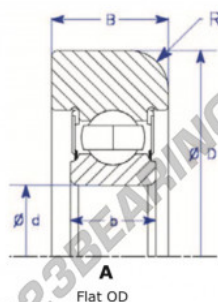

Mast guide bearing MG309-DDQ-ENDURO - MG309-DDQ-ENDURO

<https://www.123bearing.com/bearing-housing/deep-groove-bearing/mast-guide/mg309-ddq-enduro>

Part Number	Style	Inner Diameter, d	Outer Diameter, D	Inner Ring Width, b	Outer Ring Width, B	Radius, R	Dynamic Capacity	Static Capacity
MG 309 DDQ	↳ Flat OD	45.000 mm	114.50 mm	25 mm	34.000 mm	7.000 mm	52,990 kN	32,050 kN

PRODUCT FEATURES

Brand	ENDURO
N° Ean13	3616060580535
Inside diameter	45 mm
Outside diameter	114.5 mm
Thickness	34 mm
Dynamic load	52.99 kN
Static load	32.05 kN
Packaging	1

contact@123bearing.com

(646) 712 9672