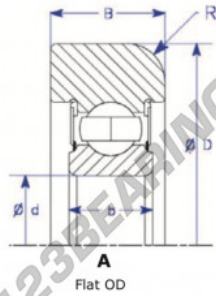

Mast guide bearing MG309-DDN-7-ENDURO - MG309-DDN-7-ENDURO

<https://www.123bearing.com/bearing-housing/deep-groove-bearing/mast-guide/mg309-ddn-7-enduro>

Part Number	Style	Inner Diameter, d	Outer Diameter, D	Inner Ring Width, b	Outer Ring Width, B	Radius, R	Dynamic Capacity	Static Capacity
MG 309 DDN-7	1- Flat OD	45.000 mm	122.90 mm	25 mm	34.000 mm	7.000 mm	52,990 kN	32,050 kN

PRODUCT FEATURES

Brand	ENDURO
N° Ean13	3616060580528
Inside diameter	45 mm
Outside diameter	122.9 mm
Thickness	34 mm
Dynamic load	52.99 kN
Static load	32.05 kN
Packaging	1

contact@123bearing.com

(646) 712 9672