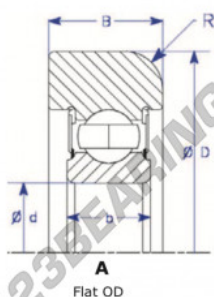

Mast guide bearing MG309-DDM-4-ENDURO - MG309-DDM-4-ENDURO

<https://www.123bearing.com/bearing-housing/deep-groove-bearing/mast-guide/mg309-ddm-4-enduro>

Part Number	Style	Inner Diameter, d	Outer Diameter, D	Inner Ring Width, b	Outer Ring Width, B	Radius, R	Dynamic Capacity	Static Capacity
MG 309 DDM-4	1- Flat OD	45.000 mm	117.00 mm	25 mm	40.000 mm	8.000 mm	52.990 kN	32.050 kN

PRODUCT FEATURES

Brand	ENDURO
N° Ean13	3616060580467
Inside diameter	45 mm
Inside diameter	1.772" inch
Outside diameter	117 mm
Outside diameter	4.606" inch
Thickness	40 mm
Thickness	1.575" inch
Dynamic load	52.99 kN
Static load	32.05 kN
Packaging	1