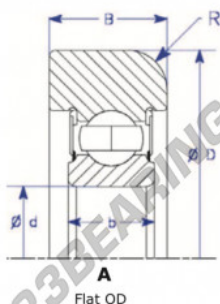

Mast guide bearing MG308-T-20-ENDURO - MG308-T-20-ENDURO

<https://www.123bearing.com/bearing-housing/deep-groove-bearing/mast-guide/mg308-t-20-enduro>

Part Number	Style	Inner Diameter, d	Outer Diameter, D	Inner Ring Width, b	Outer Ring Width, B	Radius, R	Dynamic Capacity	Static Capacity
MG 308 T-12	1 Flat OD	40.000 mm	125.50 mm	23 mm	32.000 mm	7.000 mm	40,760 KN	24,020 KN

PRODUCT FEATURES

Brand	ENDURO
N° Ean13	3616060580382
Inside diameter	40 mm
Outside diameter	125.5 mm
Thickness	32 mm
Dynamic load	40.76 kN
Static load	24.02 kN
Packaging	1

contact@123bearing.com

(646) 712 9672